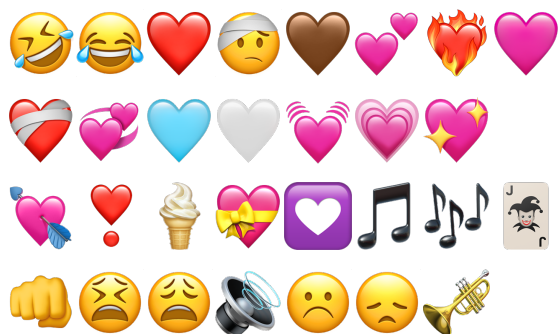

-@vo1ddoesart

-@cookiekotski